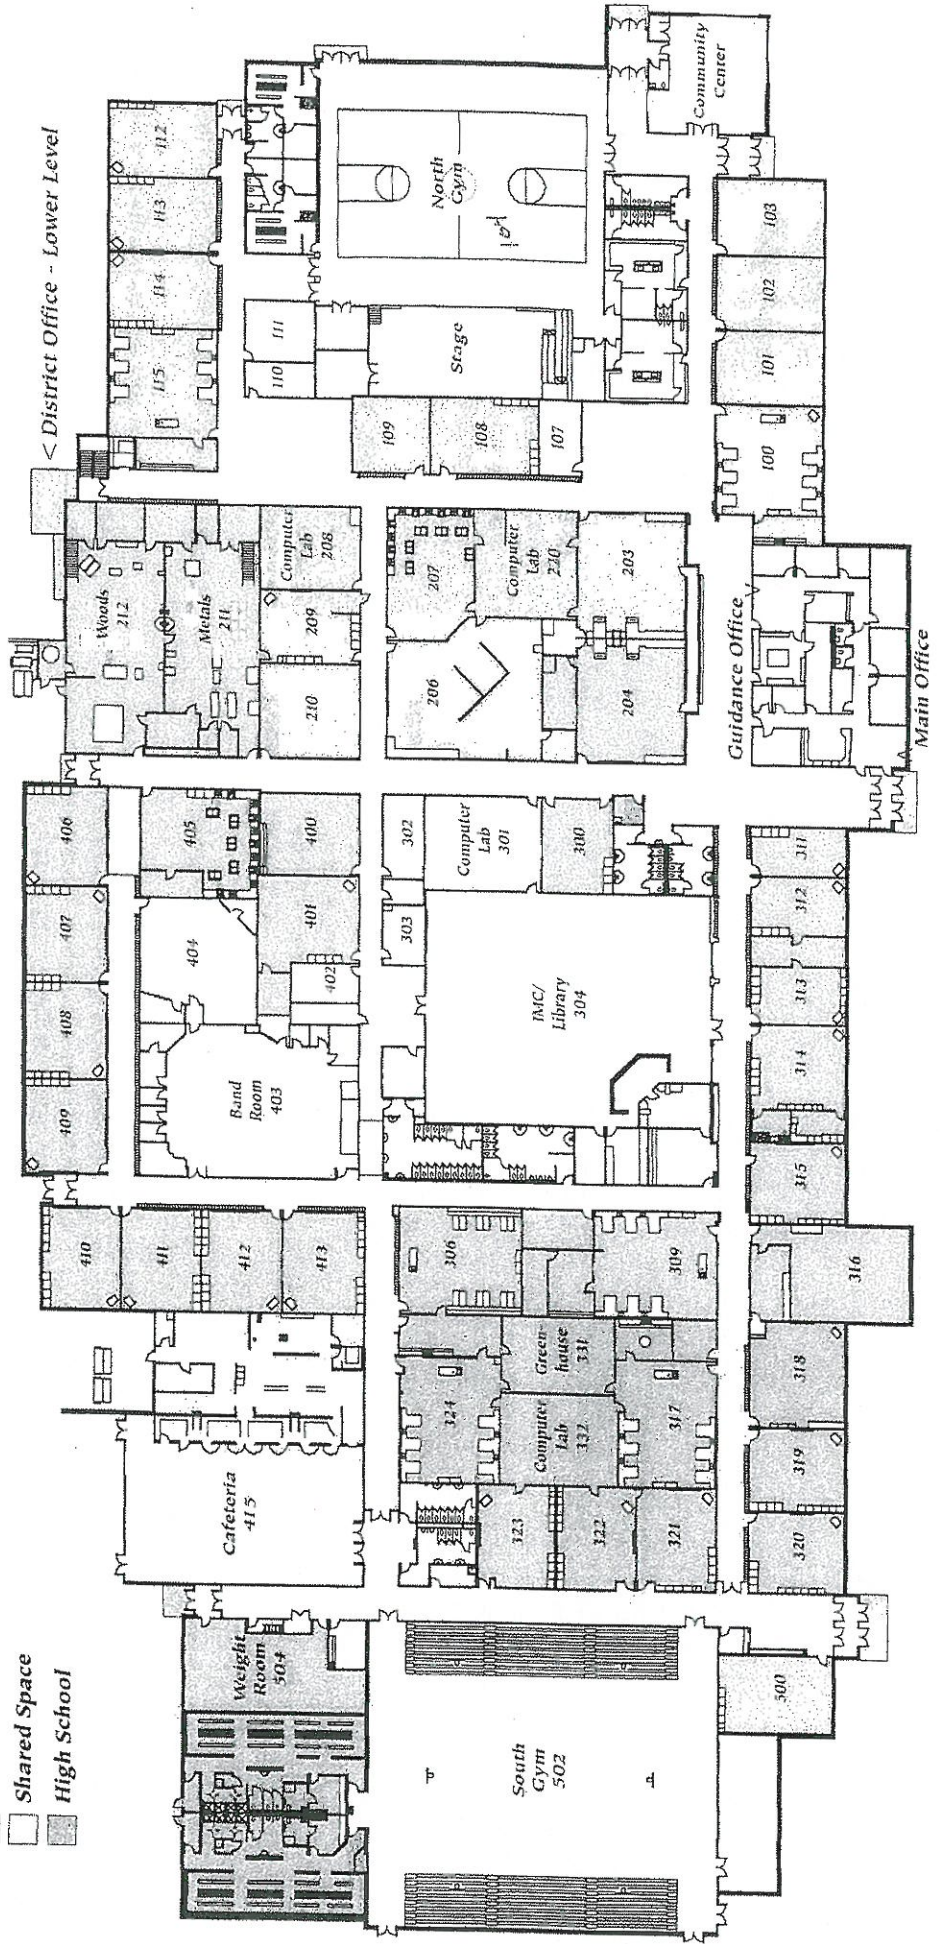

Palmyra-Eagle High School / Middle School

-  Middle School
-  Shared Space
-  High School

< District Office - Lower Level

Guidance Office

Main Office

North Gym

Stage

Community Center

Weight Room 504

South Gym 502

Cafeteria 415

Sand Room 403

Greenhouse 331

Computer Lab 332

Computer Lab 337

Computer Lab 301

207

204

203

109

108

107

110

111

302

303

300

311

312

313

314

315